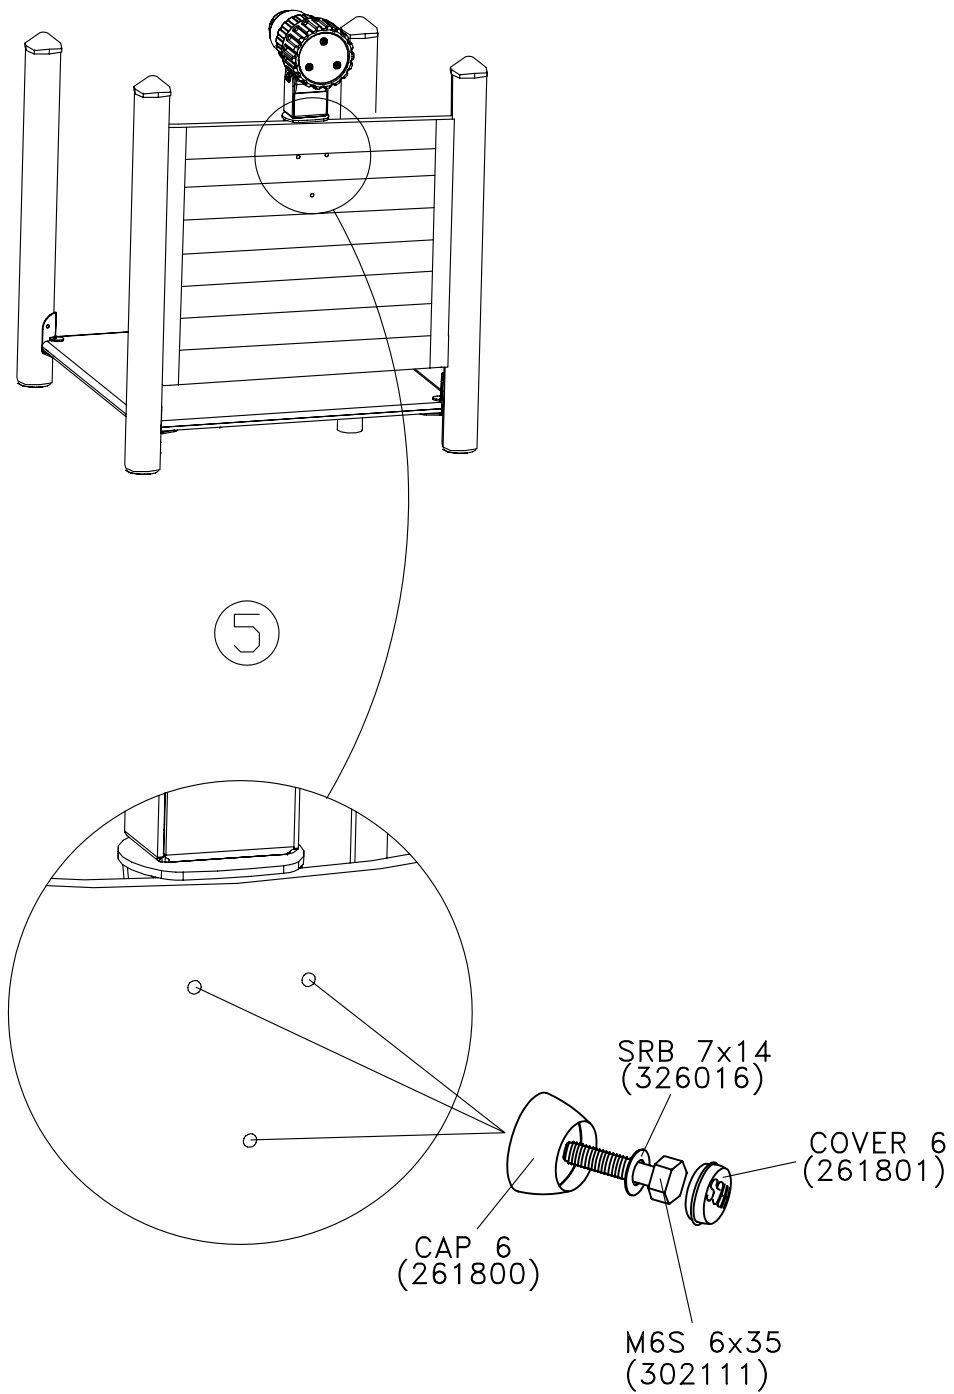

HAGS		ANEBY, SWEDEN	
		+46(0)380-47300	
		www.hags.com	
Telescope			
420 938 13			
3(3)			
	MN		TJ
		2009-02-16	2