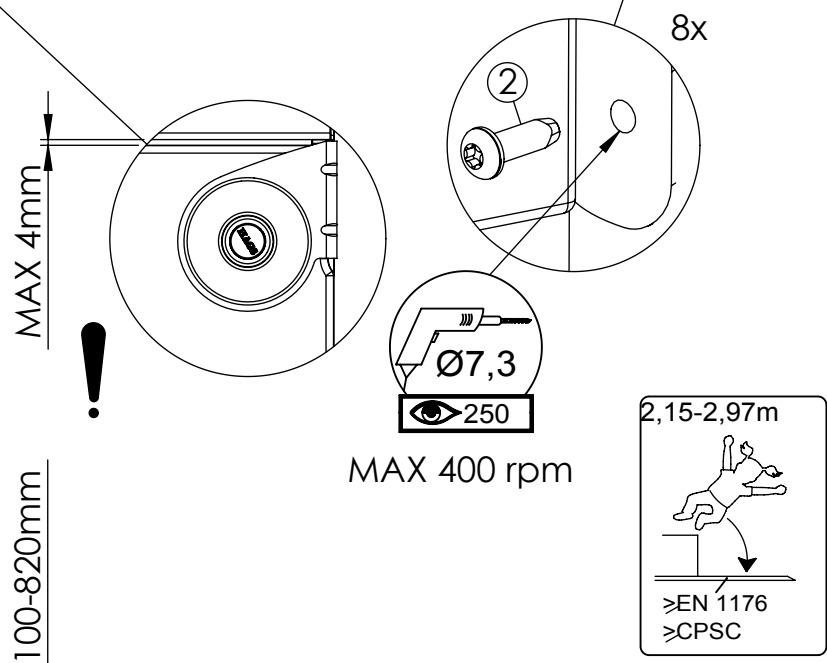

1  
Wooden post

2  
Wooden post

With deck

**HAGS**

ANEBY, SWEDEN  
+46(0)380-47300  
www.hags.com

**Climbing wall**  
**MASW42099**  
**1 ( 2 )**

NR.	Description MA	Item Number	QTY.
1	1000 x2150mm	8052349	1
2	Screw, wood, TKFT-8x60-8.8	8008646	8
3	Washer 9x18x2.	8035288	8

With deck

**HAGS** ANEBY, SWEDEN  
 +46(0)380-47300  
 www.hags.com

**Climbing wall**  
**MASW42099**  
**2 ( 2 )**

SS ToB 2017-12-14 5

NR.	Description MA	Item Number	QTY.
1	1000 x2150mm	8052349	1
2	Screw, thr-forming M8x25-8.8-(ISO7380)	8008506	8