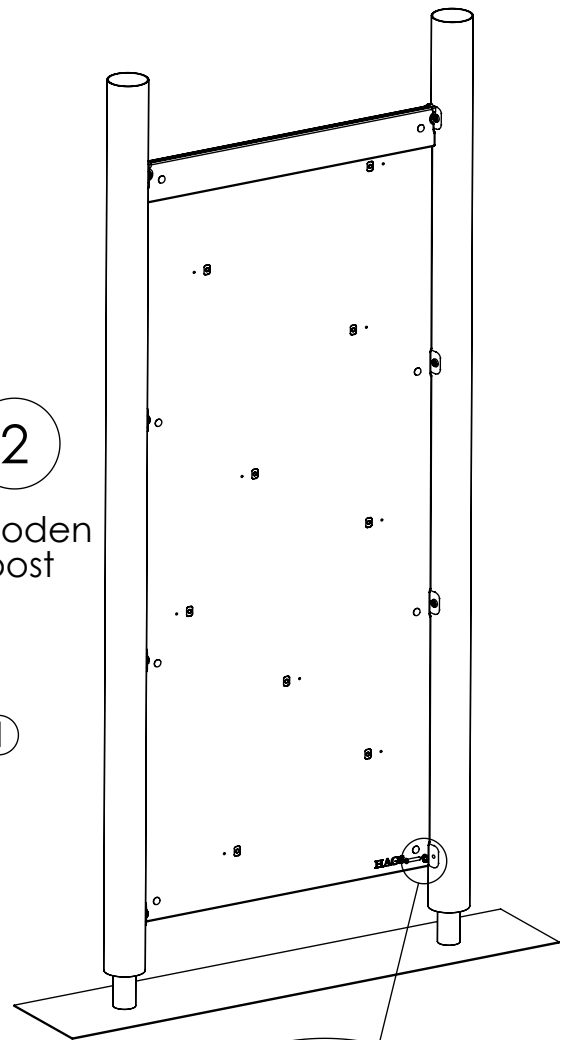

1  
Wooden post

2  
Wooden post

With deck

**HAGS**

ANEBY, SWEDEN  
+46(0)380-47300  
www.hags.com

**Climbing wall**  
**MASW42099**  
**1 ( 2 )**

NR.	Description MA	Item Number	QTY.
1	1000 x2150mm	8052349	1
2	Screw, wood, TKFT-8x60-8.8	8008646	8
3	Washer 9x18x2.	8035288	8

With deck

**HAGS** ANEBY, SWEDEN  
 +46(0)380-47300  
 www.hags.com

**Climbing wall**  
**MASW42099**  
**2 ( 2 )**

SS ToB 2017-12-14 5

NR.	Description MA	Item Number	QTY.
1	1000 x2150mm	8052349	1
2	Screw, thr-forming M8x25-8.8-(ISO7380)	8008506	8