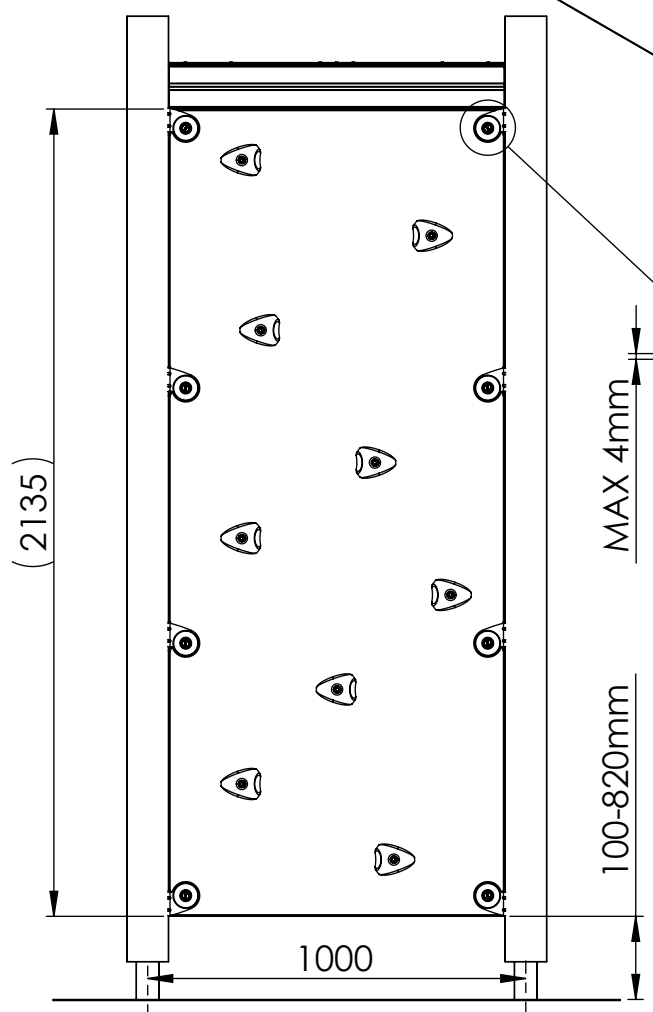

1  
Wooden post

2  
Wooden post

With deck

**HAGS**

ANEBY, SWEDEN  
+46(0)380-47300  
www.hags.com

**Climbing wall**  
**MASW42099**  
**1 ( 2 )**

NR.	Description MA	Item Number	QTY.
1	1000 x2150mm	8052349	1
2	Screw, wood, TKFT-8x60-8.8	8008646	8
3	Washer 9x18x2.	8035288	8

With deck

**HAGS** ANEBY, SWEDEN  
 +46(0)380-47300  
 www.hags.com

**Climbing wall**  
**MASW42099**  
**2 ( 2 )**

SS ToB 2017-12-14 5

NR.	Description MA	Item Number	QTY.
1	1000 x2150mm	8052349	1
2	Screw, thr-forming M8x25-8.8-(ISO7380)	8008506	8