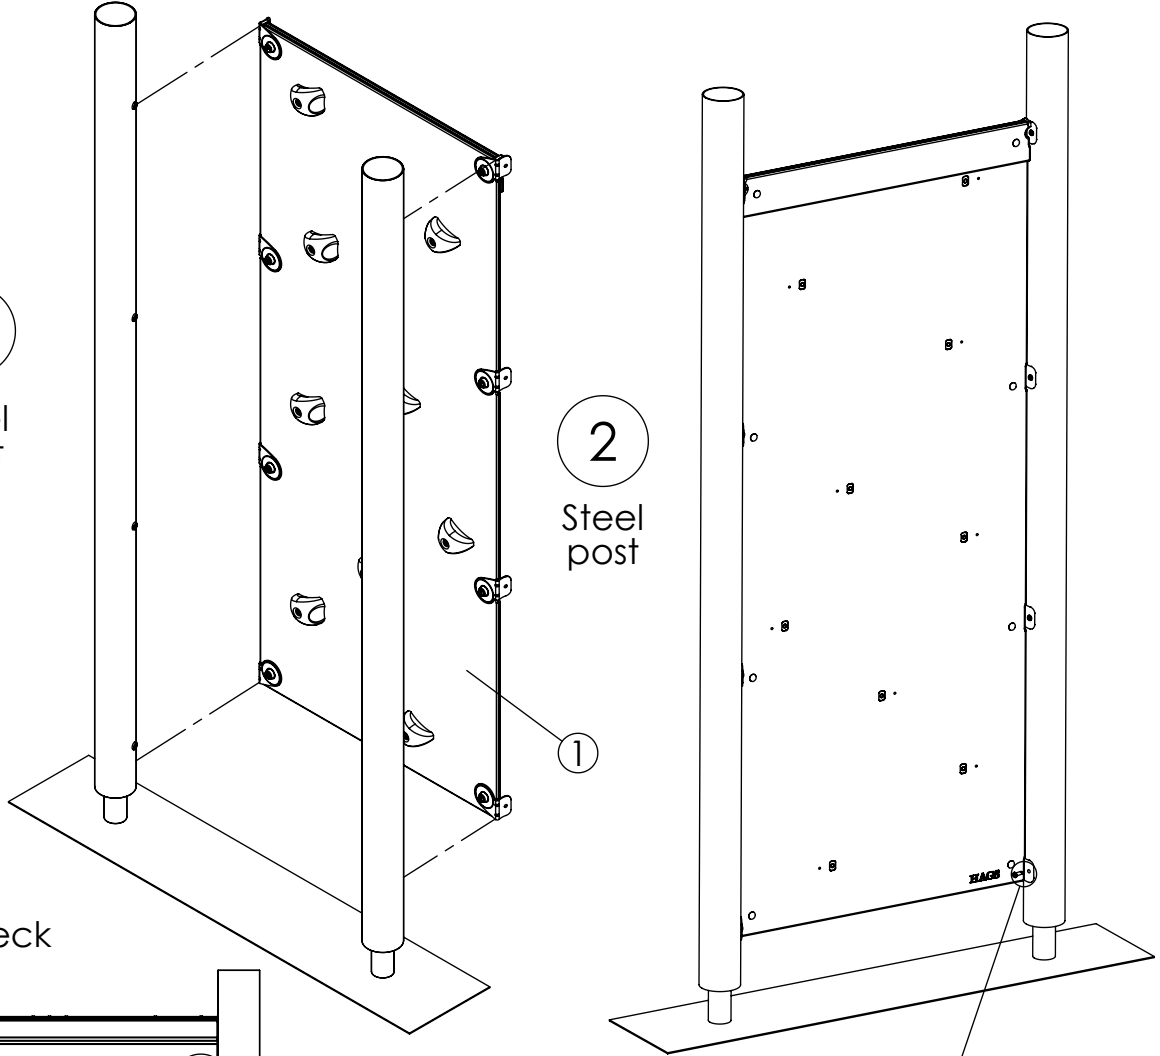

1  
Wooden post

2  
Wooden post

With deck

**HAGS**

ANEBY, SWEDEN  
+46(0)380-47300  
www.hags.com

**Climbing wall**  
**MASW42099**  
**1 ( 2 )**

NR.	Description MA	Item Number	QTY.
1	1000 x2150mm	8052349	1
2	Screw, wood, TKFT-8x60-8.8	8008646	8
3	Washer 9x18x2.	8035288	8

With deck

**HAGS** ANEBY, SWEDEN  
 +46(0)380-47300  
 www.hags.com

**Climbing wall**  
**MASW42099**  
**2 ( 2 )**

SS ToB 2017-12-14 5

NR.	Description MA	Item Number	QTY.
1	1000 x2150mm	8052349	1
2	Screw, thr-forming M8x25-8.8-(ISO7380)	8008506	8