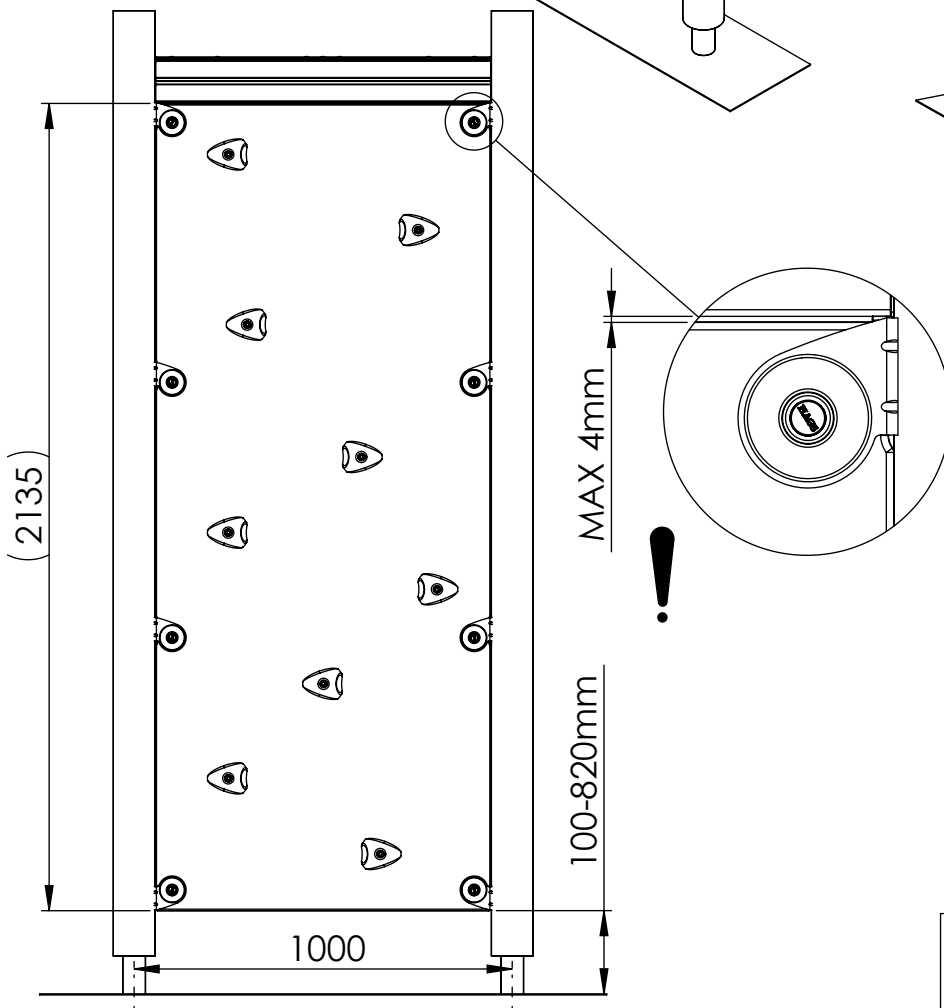

1  
Wooden post

2  
Wooden post

With deck

**HAGS**

ANEBY, SWEDEN  
+46(0)380-47300  
www.hags.com

**Climbing wall**  
**MASW42099**  
**1 ( 2 )**

NR.	Description MA	Item Number	QTY.
1	1000 x2150mm	8052349	1
2	Screw, wood, TKFT-8x60-8.8	8008646	8
3	Washer 9x18x2.	8035288	8

With deck

**HAGS** ANEBY, SWEDEN  
 +46(0)380-47300  
 www.hags.com

**Climbing wall**  
**MASW42099**  
**2 ( 2 )**

SS ToB 2017-12-14 5

NR.	Description MA	Item Number	QTY.
1	1000 x2150mm	8052349	1
2	Screw, thr-forming M8x25-8.8-(ISO7380)	8008506	8