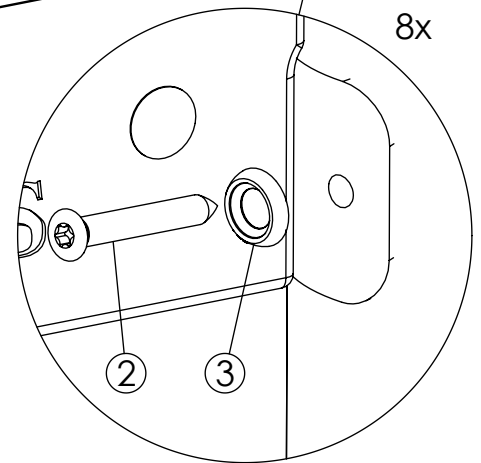

1  
Wooden post

2  
Wooden post

With deck

**HAGS**

ANEBY, SWEDEN  
+46(0)380-47300  
www.hags.com

**Climbing wall**  
**MASW42099**  
**1 ( 2 )**

NR.	Description MA	Item Number	QTY.
1	1000 x2150mm	8052349	1
2	Screw, wood, TKFT-8x60-8.8	8008646	8
3	Washer 9x18x2.	8035288	8

With deck

**HAGS** ANEBY, SWEDEN  
 +46(0)380-47300  
 www.hags.com

**Climbing wall**  
**MASW42099**  
**2 ( 2 )**

SS ToB 2017-12-14 5

NR.	Description MA	Item Number	QTY.
1	1000 x2150mm	8052349	1
2	Screw, thr-forming M8x25-8.8-(ISO7380)	8008506	8