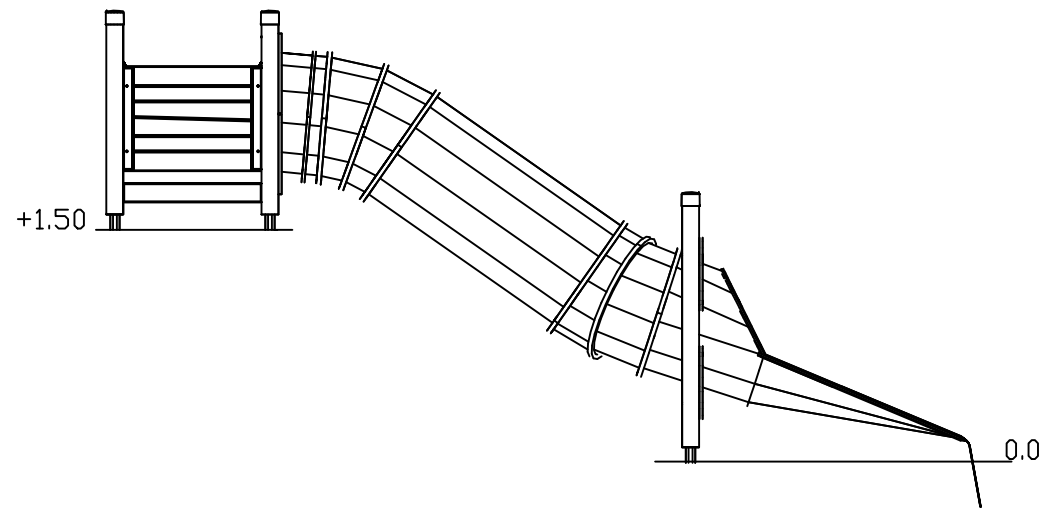

Rider 5,1x1,8m

1,0m 5,0m

42008010

[m]

HAGS ANEBY, SWEDEN
+46(0)380-47300
www.hags.com

Rider 5,1x1,8m
8066628
1/2

LN 2017-10-25 0

18 h