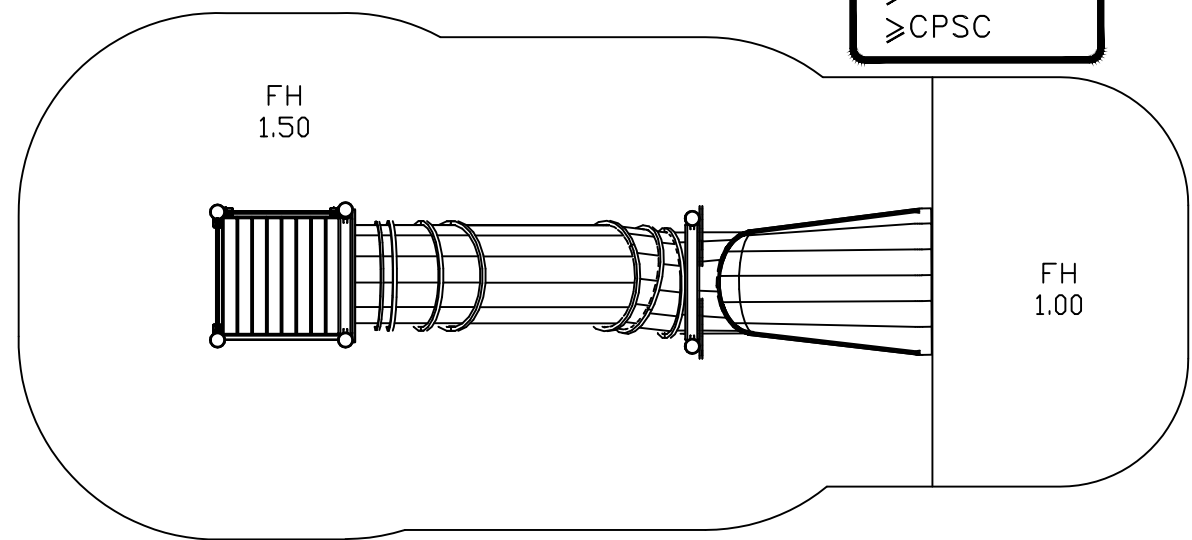

HAGS ANEBY, SWEDEN
+46(0)380-47300
www.hags.com

Rider 5,1x1,8m
8066628
1/2

LN 2017-10-25 0

18 h

Varje vecka
Every week
Jede woche
Chaque semaine

Varje säsong
Every season
Jedes Jahr
Chaque saison

Step by Step UniPlay