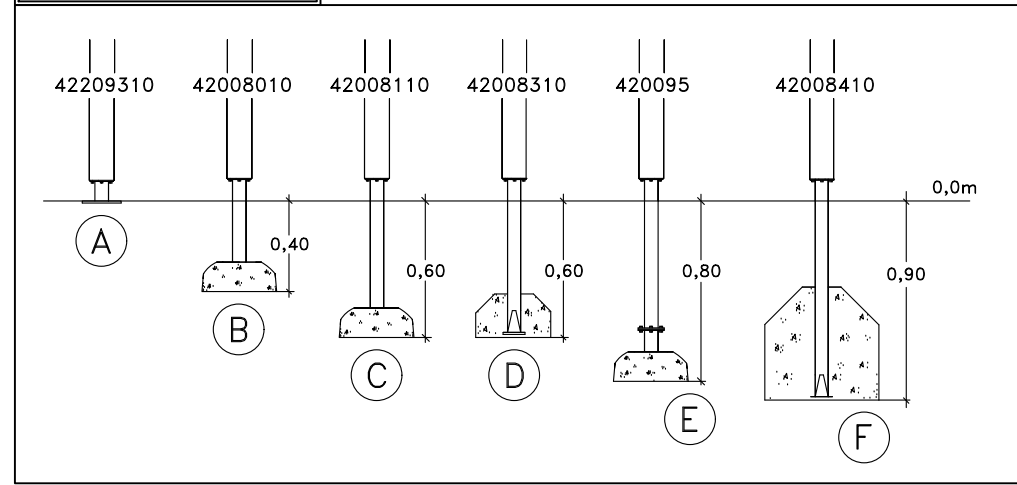

Rider 5,1x1,8m

1,0m 5,0m

42008010

[m]

HAGS ANEBY, SWEDEN
+46(0)380-47300
www.hags.com

Rider 5,1x1,8m
8066628
1/2

LN 2017-10-25 0

18 h