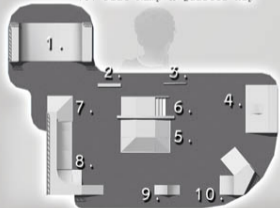

Kings Norton Skate Park

Equipment Key:-

1. Split Level Half Pipe
2. Grindbox, 3. Grindrail
4. Flat Bank with Cop Quarter
5. Pyramid Box with ledge
6. Driveway with steps & ledge
7. Pyramid Corner
8. Quarter Pipe Section with bowl Corner & Flat Ramp Run-off
9. Spine Ramp
10. Flat Ramp & Quarter Hip